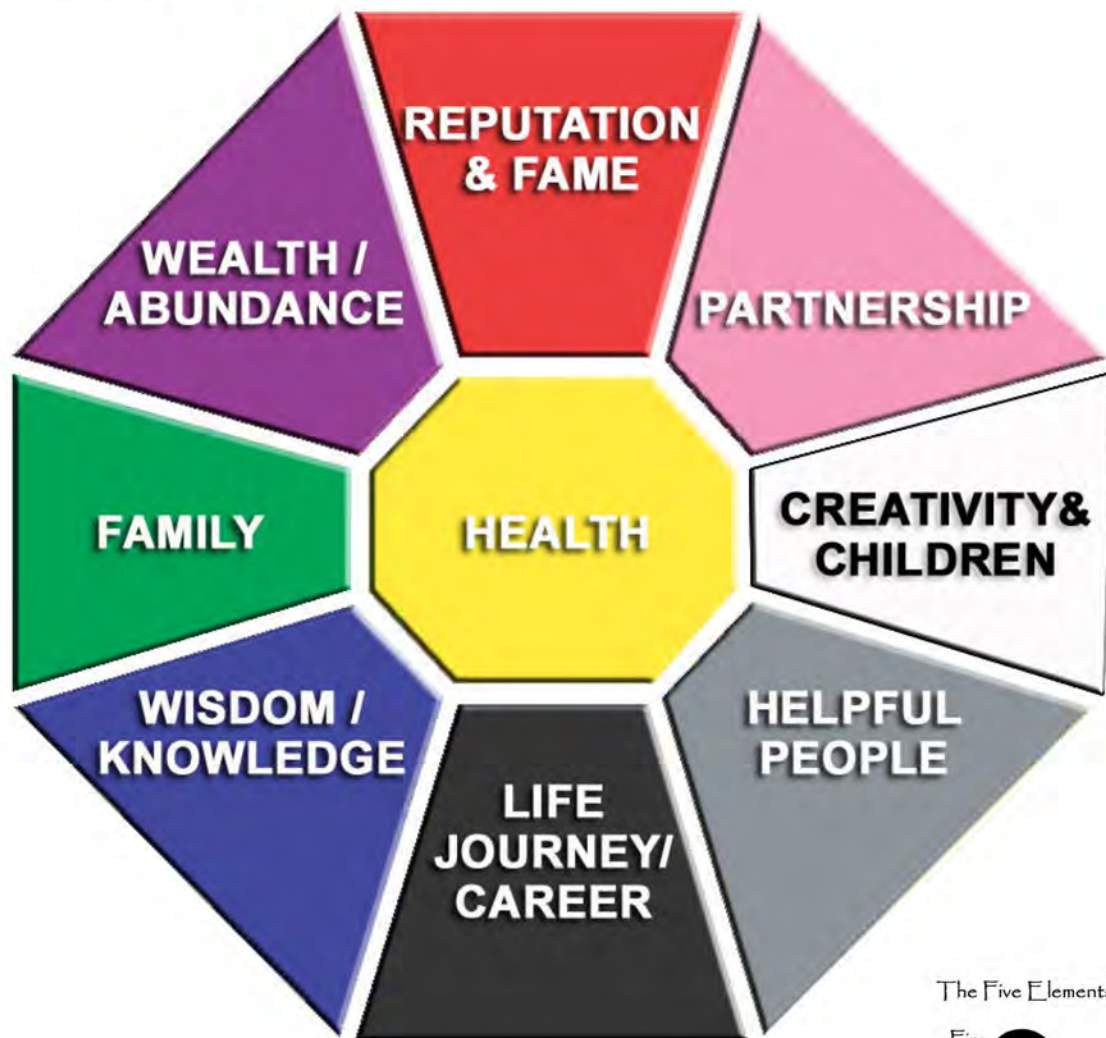

The Basic Bagua

Gateways to Brilliance

Experience Transformational Ceremonies That Awaken
Your Higher Consciousness And Expand Your Inner Light.

612-325-5162

carolyn@carolynvinup.com

GatewaysToBrilliance.com